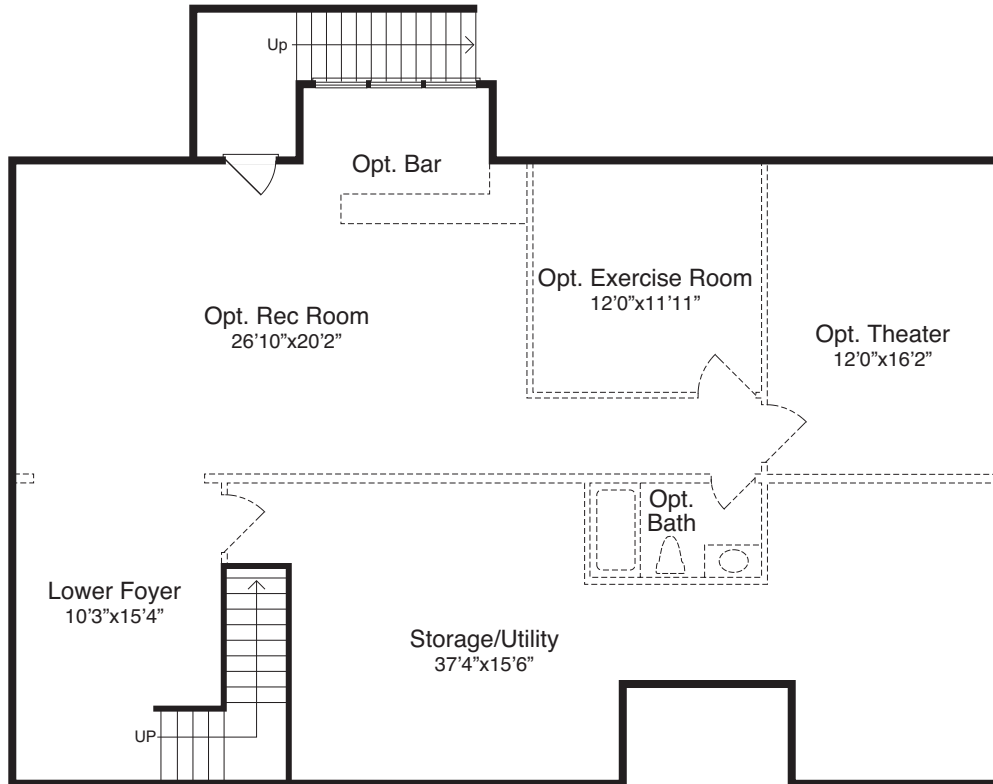

# THE HARBORTOWN

Finished space: 1,770 s.f.

FIRST FLOOR PLAN

# THE HARBORTOWN

Optional finished basement space: 1,188 s.f.

BASEMENT FLOOR PLAN