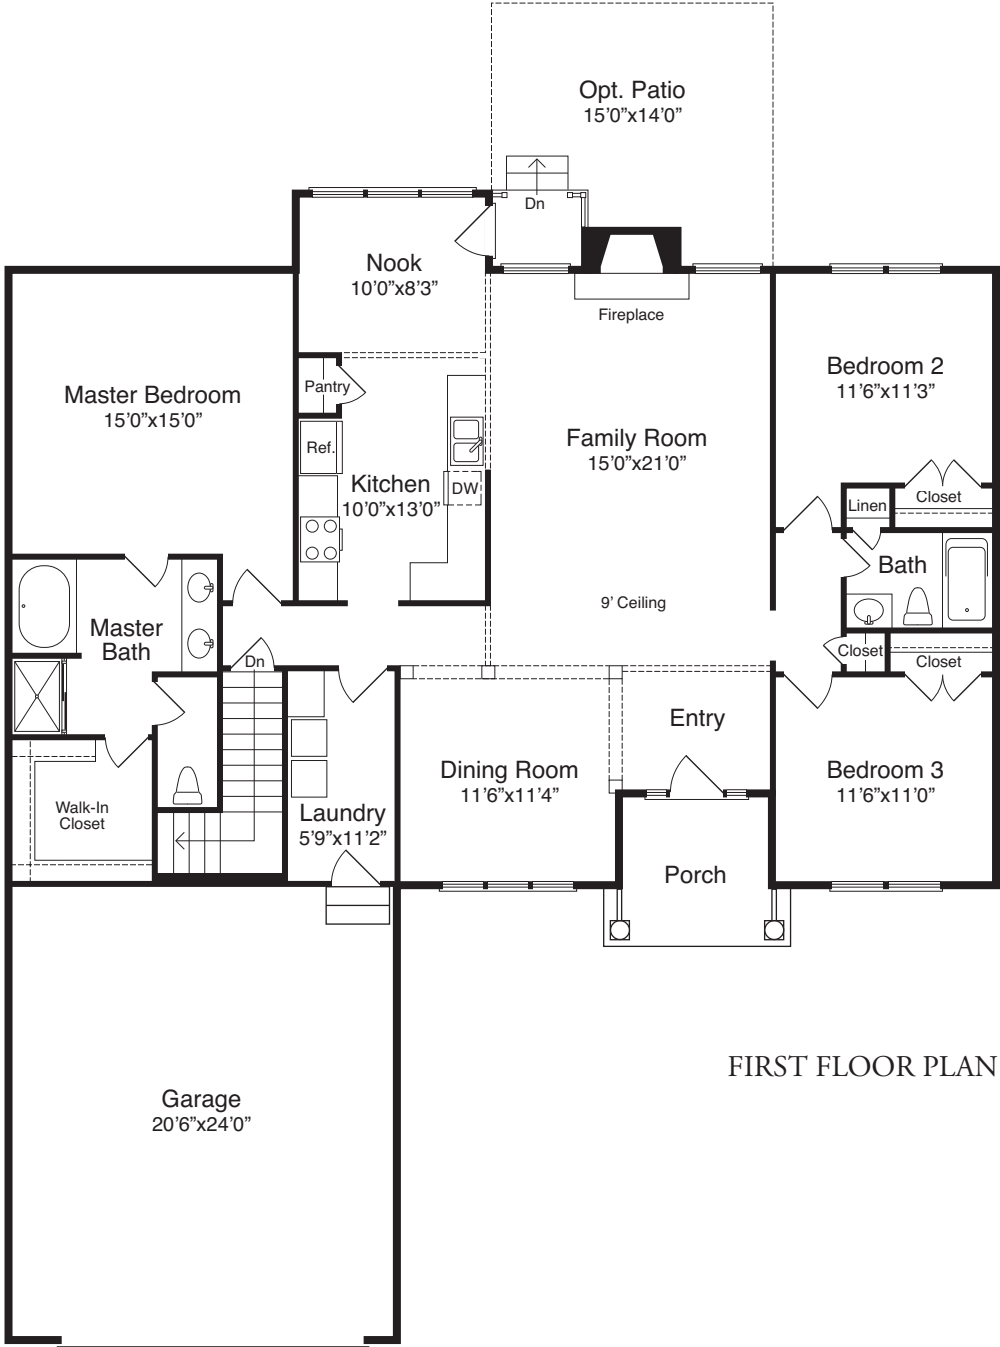

# THE HARBORTOWN

*Artist's rendering is for illustration purposes only.*

# THE HARBORTOWN

Finished space: 1,770 s.f.

FIRST FLOOR PLAN

# THE HARBORTOWN

Optional finished basement space: 1,188 s.f.

BASEMENT FLOOR PLAN